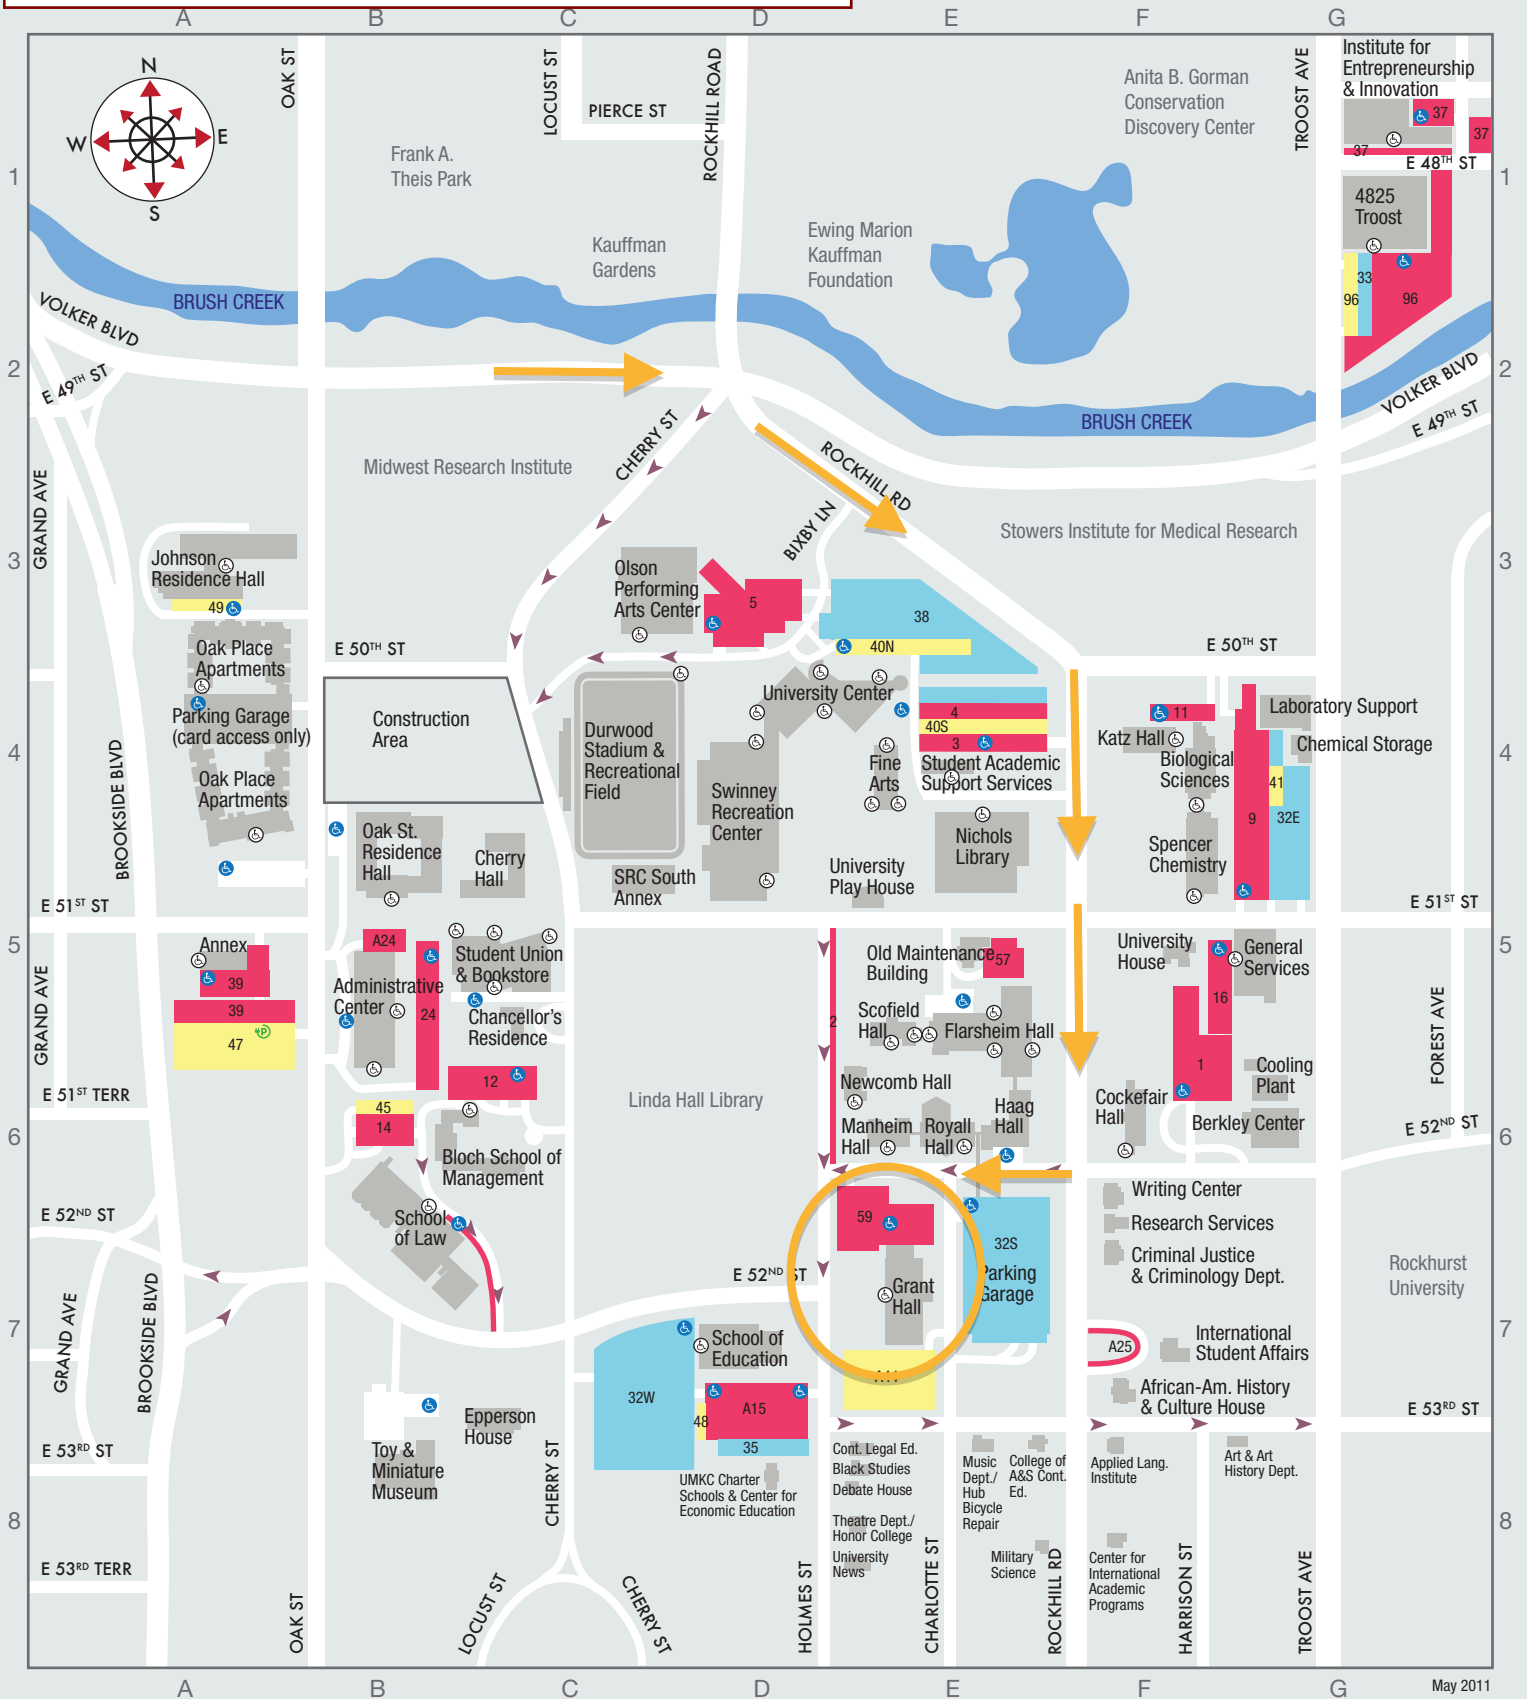

Buildings and Parking

University of Missouri-Kansas City

Volker Campus

Note: The UMKC campus is just east of the Plaza, just south of US-56 / Volker Blvd

- Metered parking
- Student permit parking
- Faculty/staff permit parking
- Electric car charging station
- One way street
- Accessible parking
- Accessible entrance

← one way ←

52nd Street

← one way ←

Parking Lot

↓ one way ↓

↓ ↓

Holmes

↓ one way ↓

↓ ↓

↓ ↓ ↓ ↓

Front Entrance